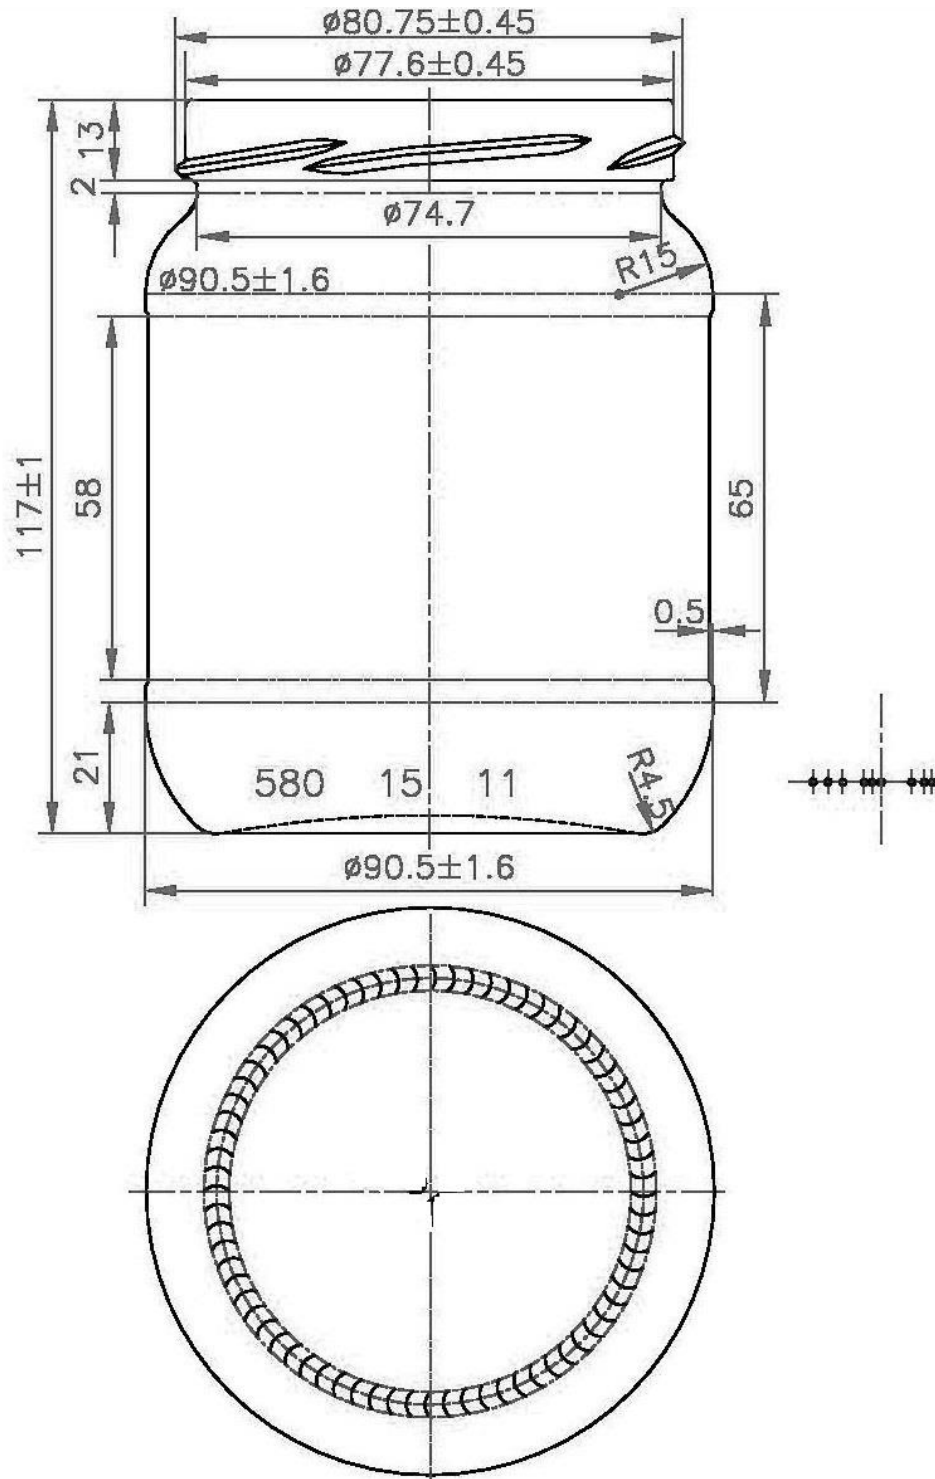

alevgor glass

Jar 580 ml TO 82

Code	1492
Capacity	580 ml
Weight	255 g
Units per pallet	2550